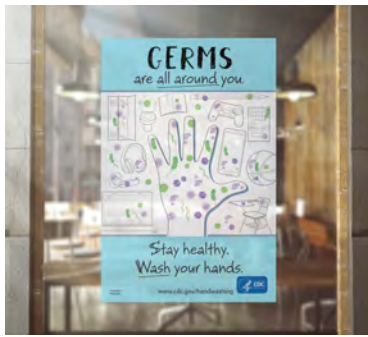

Glass Wall Decals - Adhesive Signs

These repositionable window decals share your message without completely obscuring the view.

Unique honeycomb pattern allows for bubble-free application.

Applications:

- Windows
- Mirrors
- Retail safety shields

Available in variable sizes from 8-1/2" x 11" up 40" x 60" or larger.

Can be provided in see thru perforated decal. Sizes may vary for perforated solution.